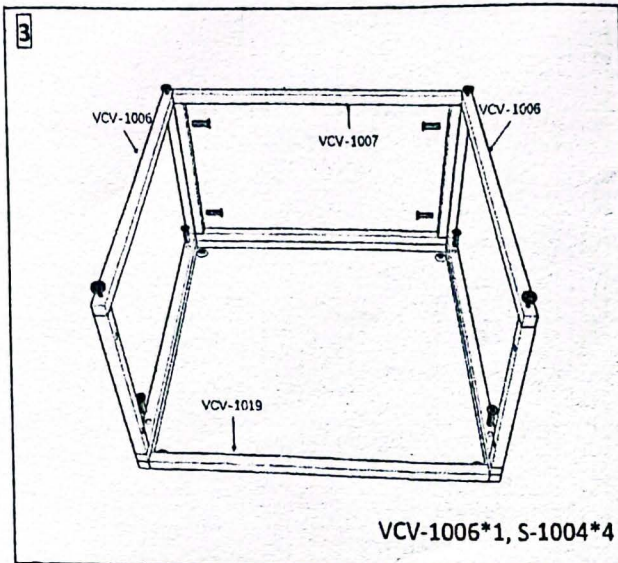

- Right arm(seating) 2 seater corner sofa

VCV-1014*1, S-1001*7, S-1002*7

VCV-1009*2, VCV-1008*2

● Square coffee table

VCV-1019*1, VCV-1006*1, S-1004*2

VCV-1007*1, S-1004*2

Tight all the screws to 60% first then tight to 100%.