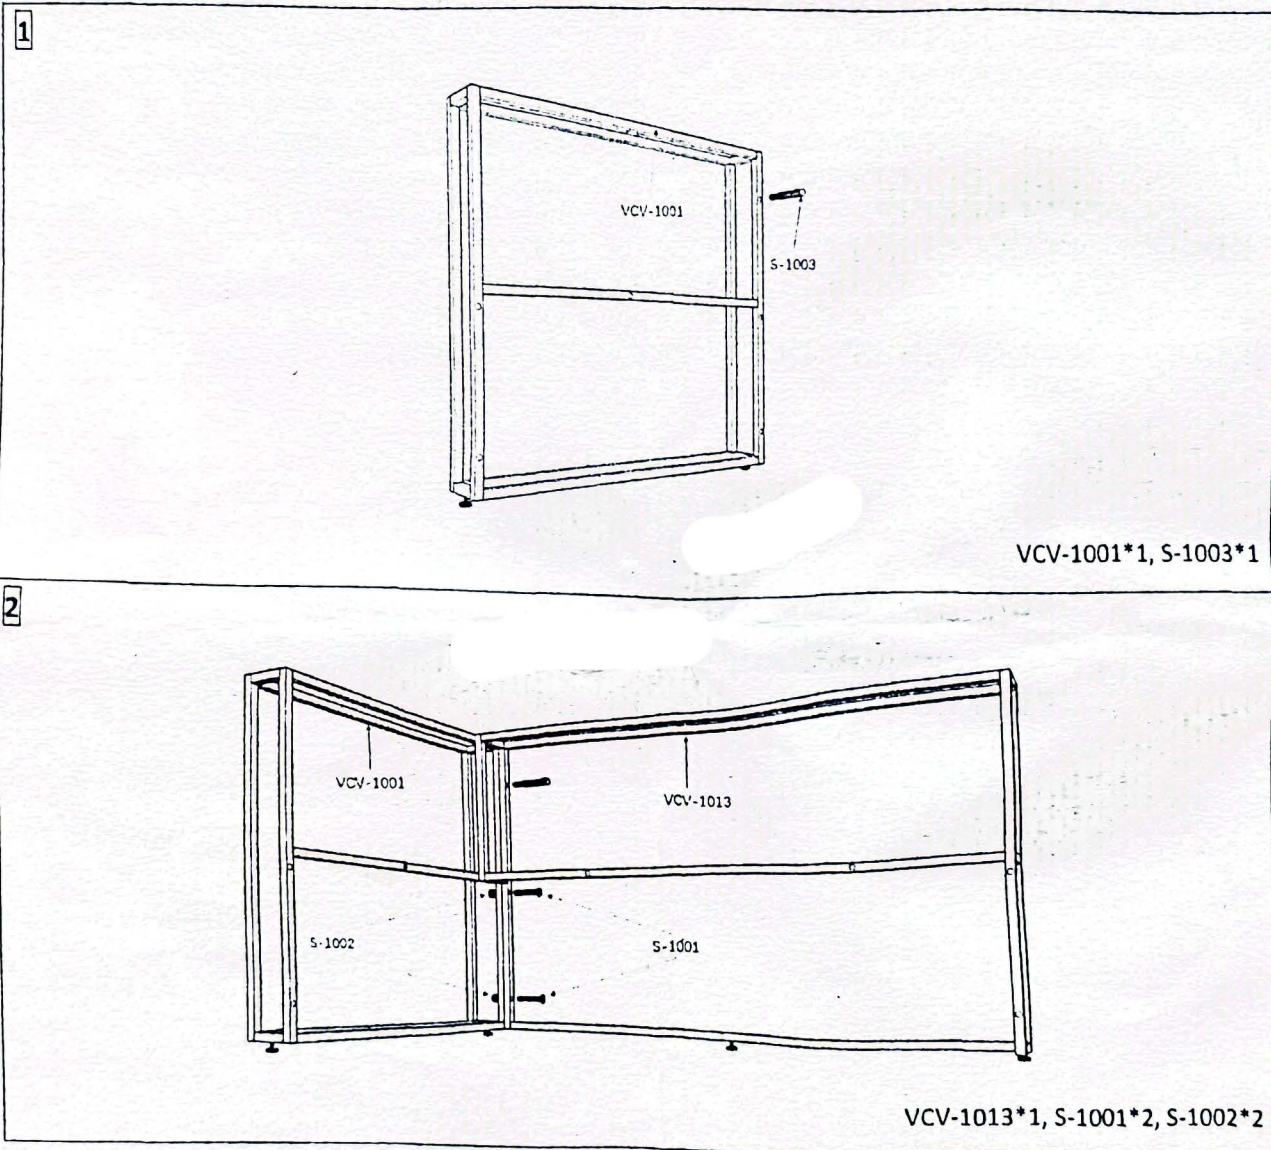

- Right arm(seating) 2 seater corner sofa

VCV-1014*1, S-1001*7, S-1002*7

VCV-1009*2, VCV-1008*2

● Square coffee table

VCV-1019*1, VCV-1006*1, S-1004*2

VCV-1007*1, S-1004*2

Tight all the screws to 60% first then tight to 100%.