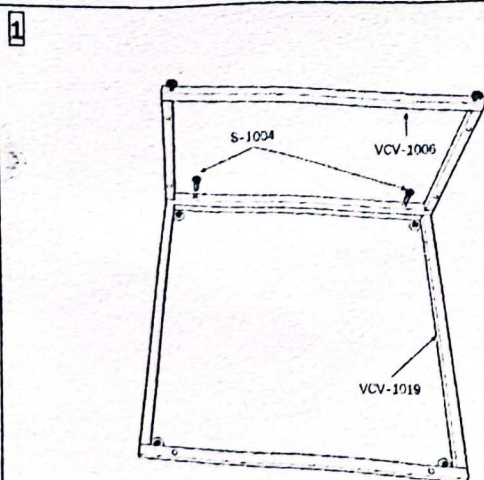

- Right arm(seating) 2 seater corner sofa

VCV-1014*1, S-1001*7, S-1002*7

VCV-1009*2, VCV-1008*2

● Square coffee table

VCV-1019*1, VCV-1006*1, S-1004*2

VCV-1007*1, S-1004*2

Tight all the screws to 60% first then tight to 100%.