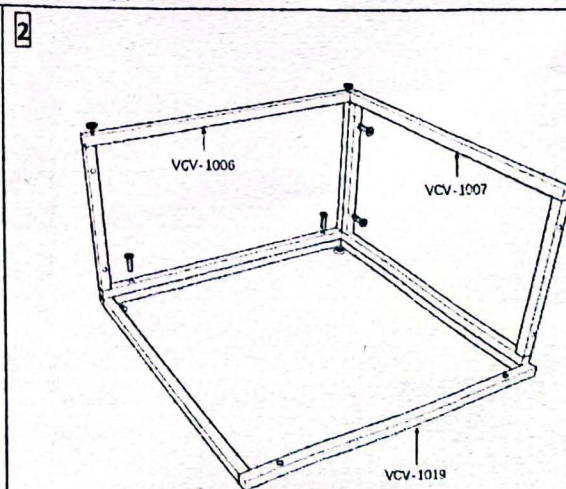

- Right arm(seating) 2 seater corner sofa

VCV-1014*1, S-1001*7, S-1002*7

VCV-1009*2, VCV-1008*2

● Square coffee table

VCV-1019*1, VCV-1006*1, S-1004*2

VCV-1007*1, S-1004*2

Tight all the screws to 60% first then tight to 100%.