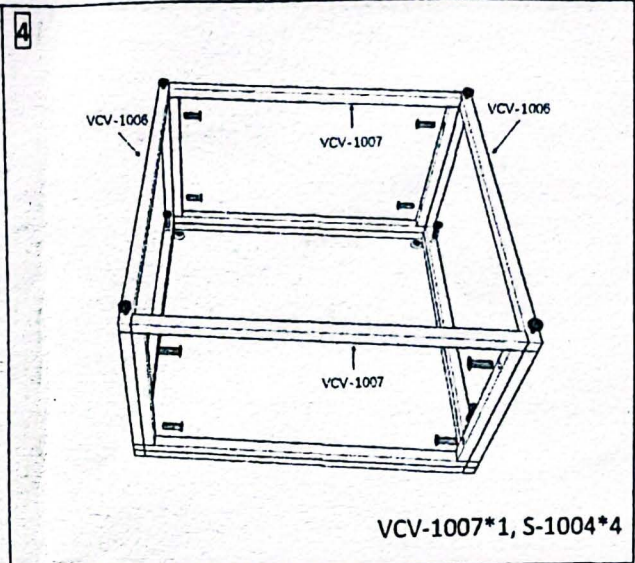

- Right arm(seating) 2 seater corner sofa

VCV-1014*1, S-1001*7, S-1002*7

VCV-1009*2, VCV-1008*2

● Square coffee table

VCV-1019*1, VCV-1006*1, S-1004*2

VCV-1007*1, S-1004*2

Tight all the screws to 60% first then tight to 100%.